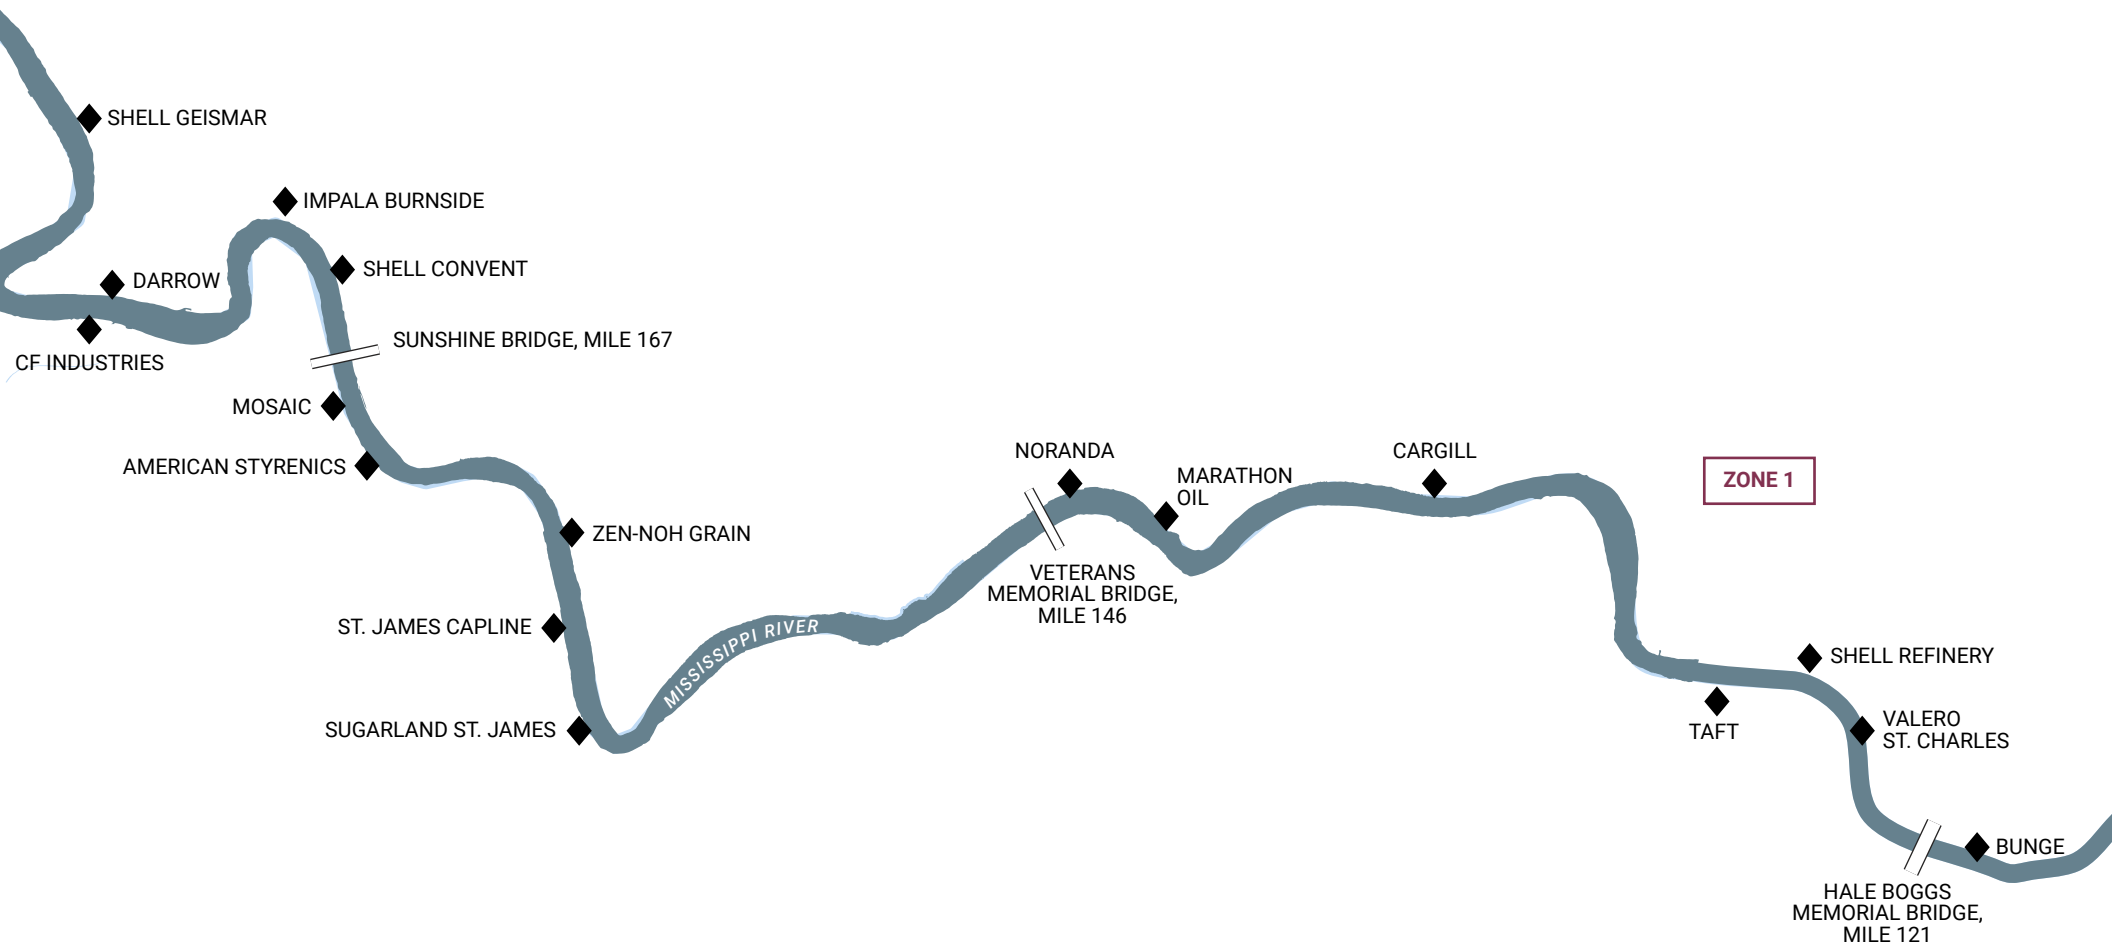

NEW ORLEANS, LA

(DOWN RIVER - BELOW NEW ORLEANS)

UNITED BULK TERMINAL

ZONE 3

ZONE 4

CHEVRON EMPIRE

PILOT TOWN

HEAD OF PASSES,
MILE 0.0

GULF OF MEXICO

MILE
50

MILE
50

0 5 10 15 kilometers
0 5 10 nautical miles

NEW ORLEANS, LA

(UPRIVER)

NEW ORLEANS, LA

(UPRIVER - BATON ROUGE)