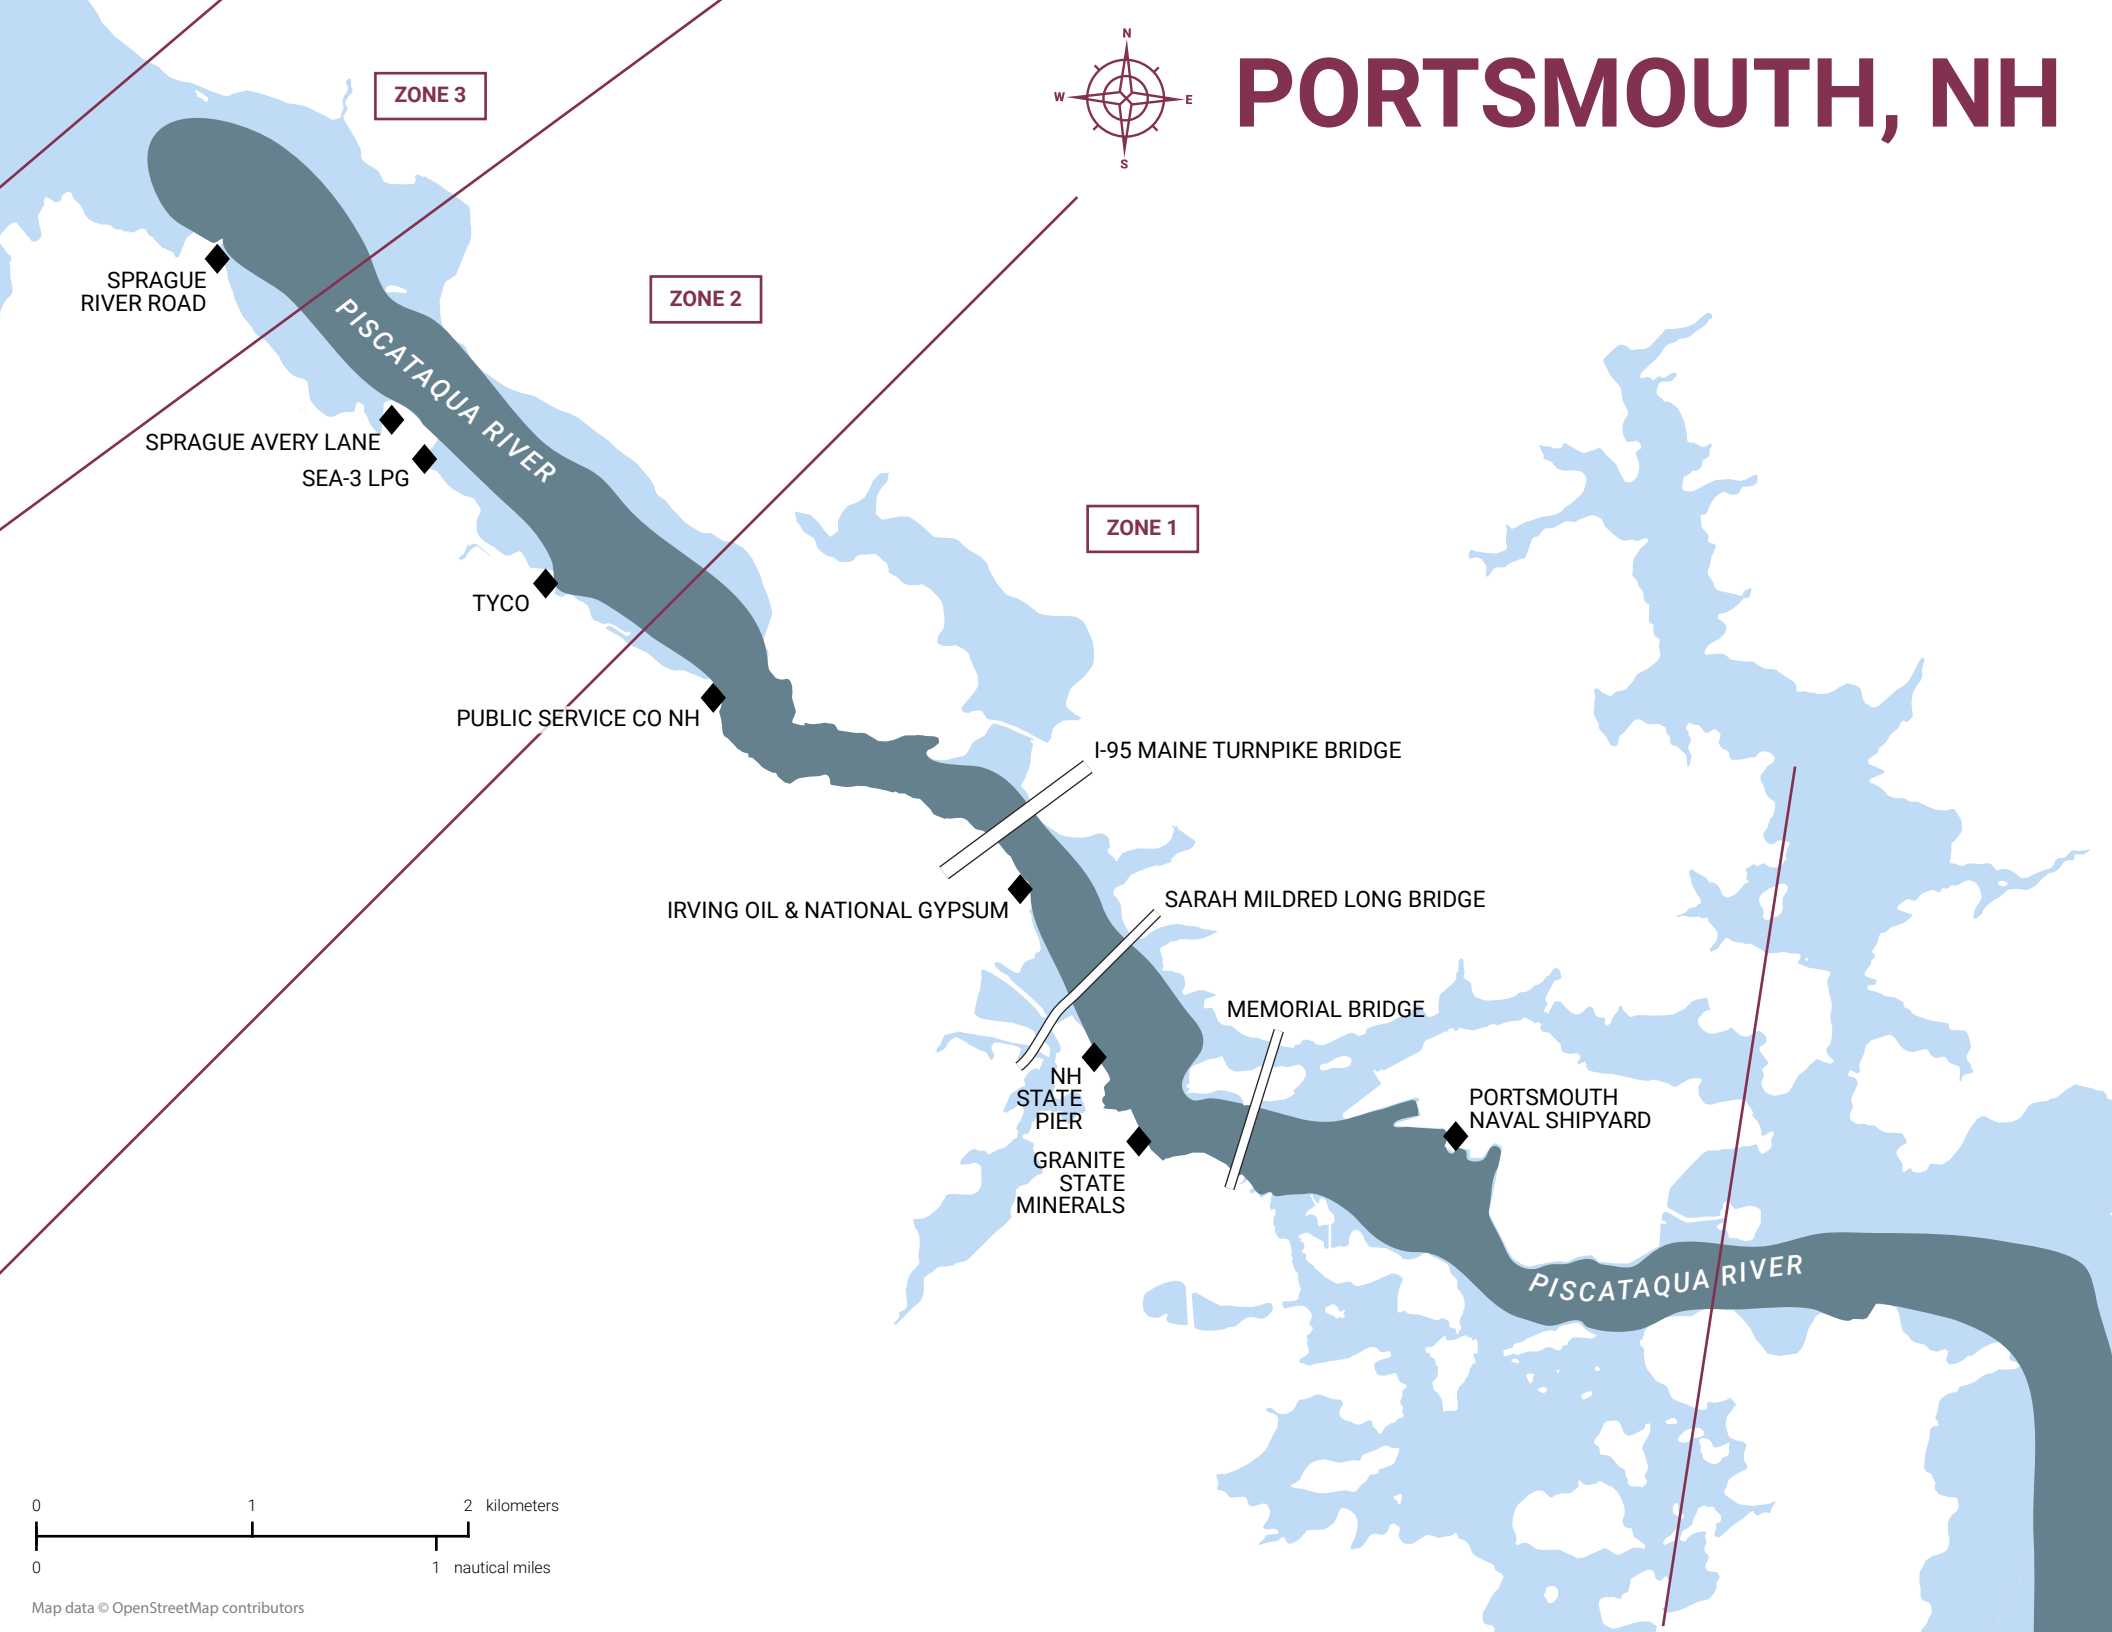

PORTSMOUTH, NH

ZONE 3

ZONE 2

ZONE 1

SPRAGUE RIVER ROAD

SPRAGUE AVERY LANE

SEA-3 LPG

TYCO

PUBLIC SERVICE CO NH

I-95 MAINE TURNPIKE BRIDGE

IRVING OIL & NATIONAL GYPSUM

SARAH MILDRED LONG BRIDGE

MEMORIAL BRIDGE

NH STATE PIER

GRANITE STATE MINERALS

PORTSMOUTH NAVAL SHIPYARD

PISCATAQUA RIVER

Map data © OpenStreetMap contributors