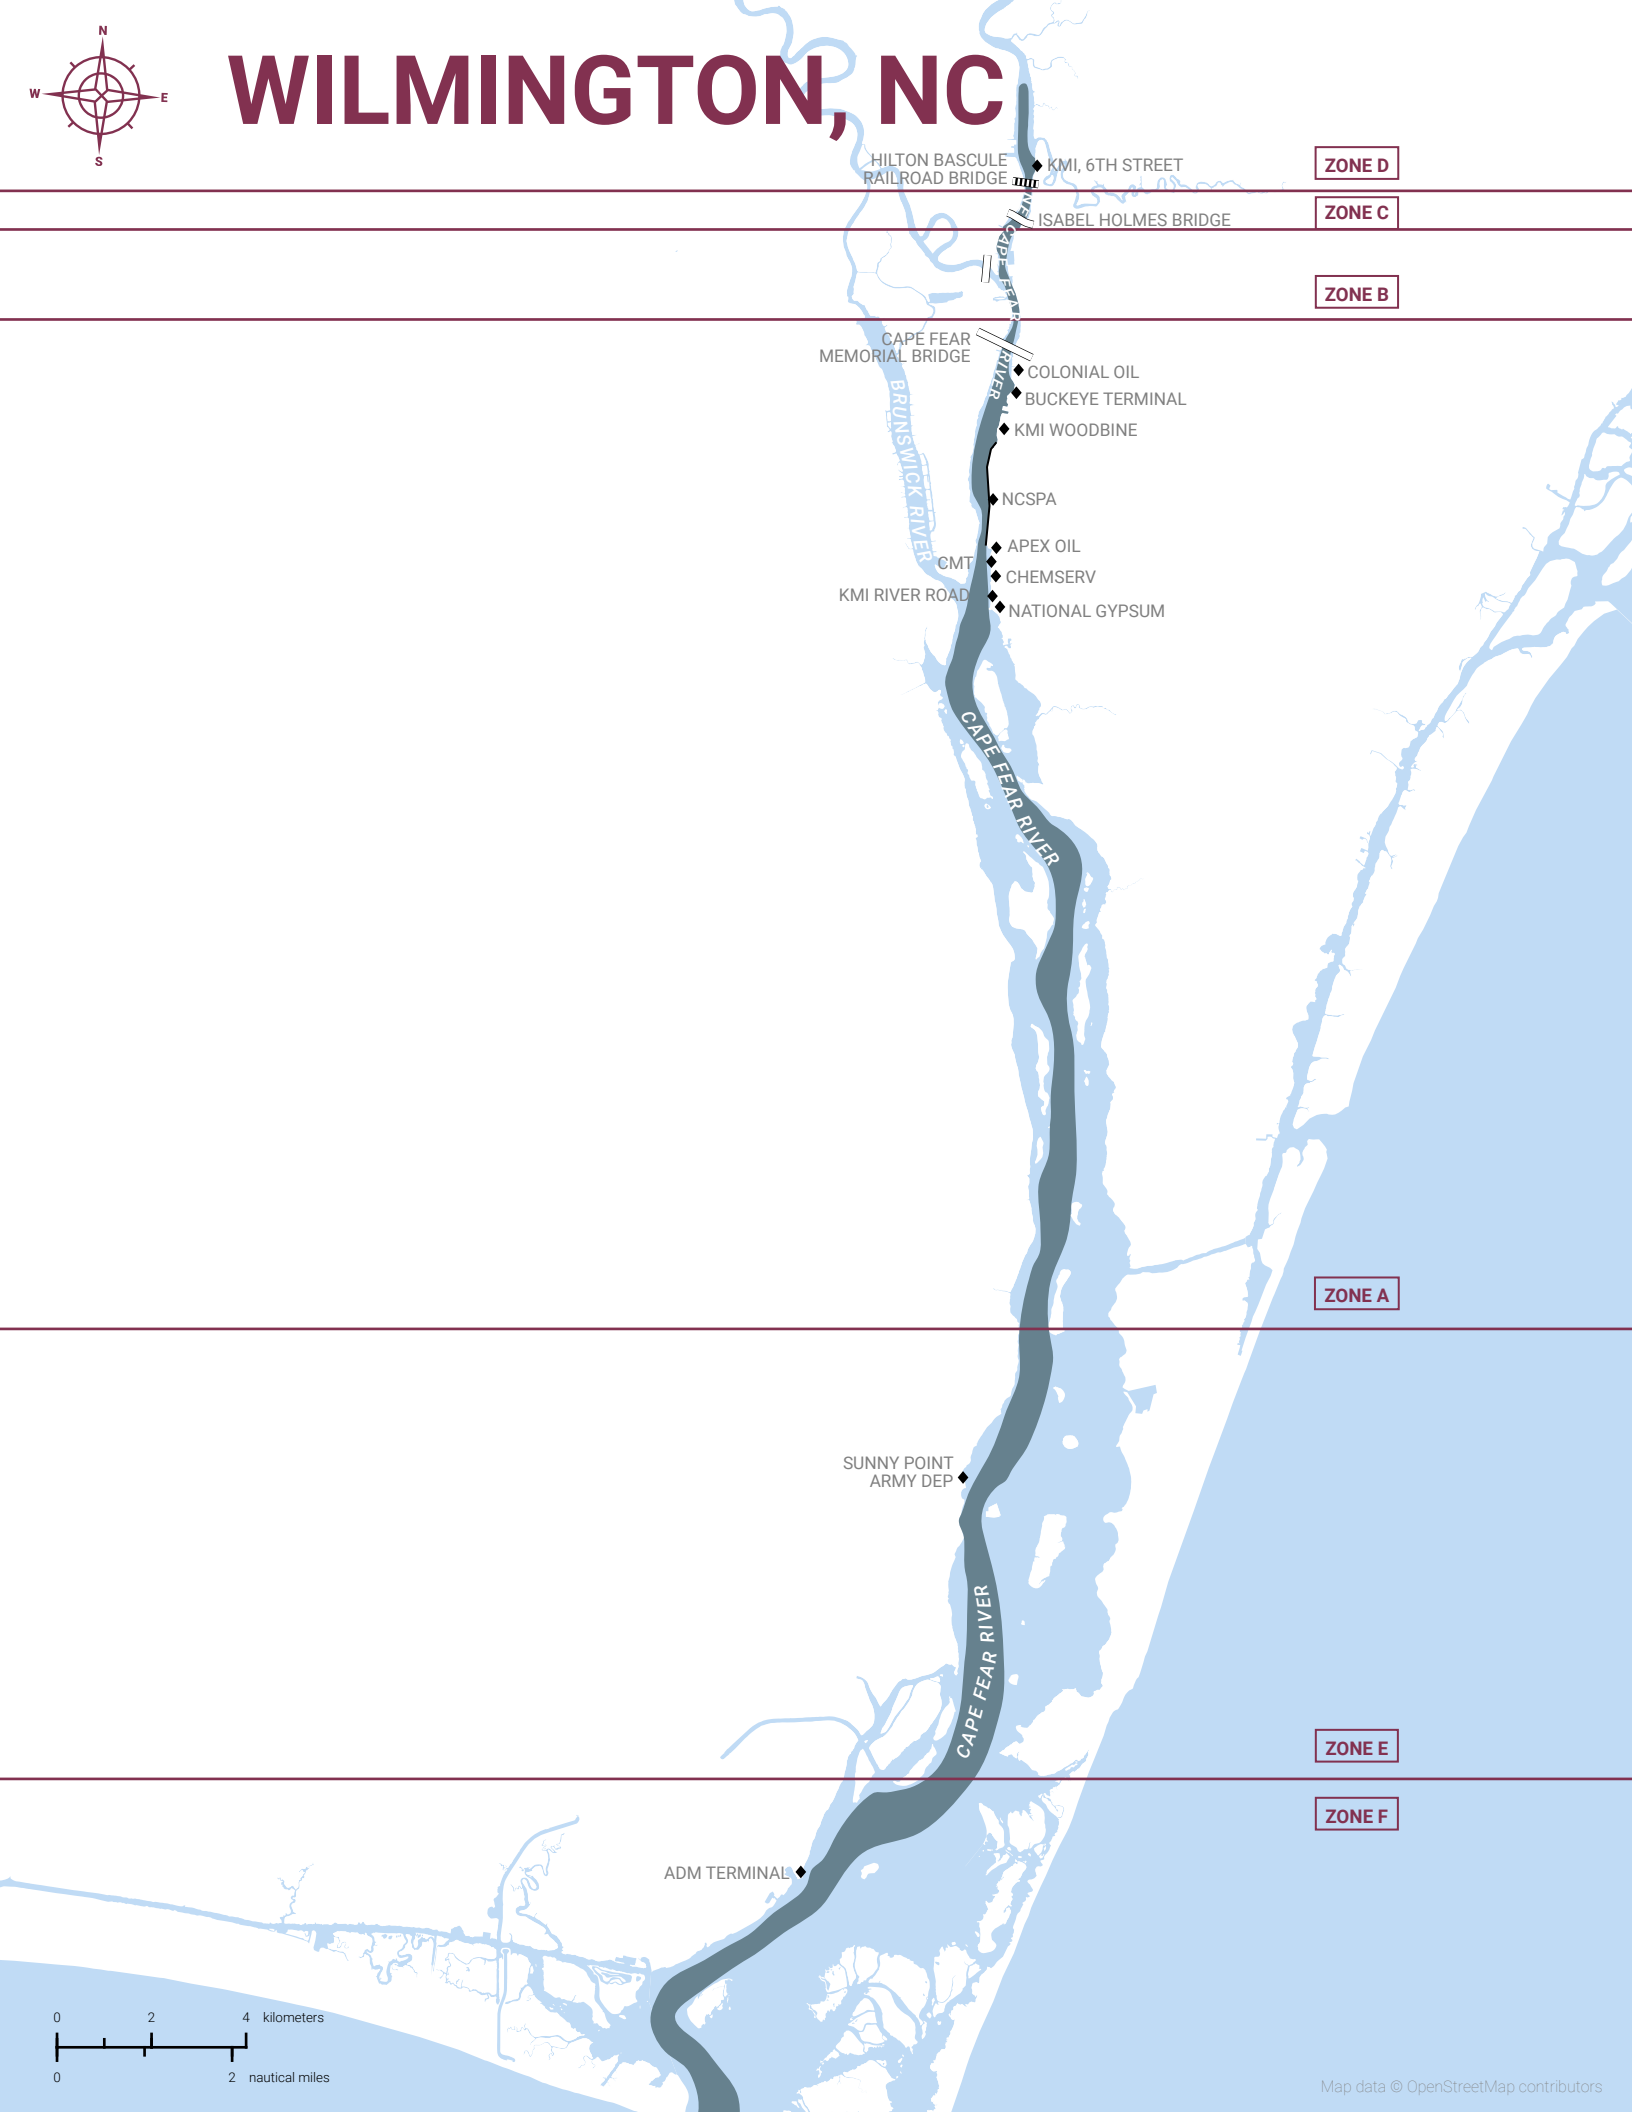

WILMINGTON, NC

HILTON BASCULE RAILROAD BRIDGE
KMI, 6TH STREET

ZONE D

ISABEL HOLMES BRIDGE

ZONE C

ZONE B

CAPE FEAR MEMORIAL BRIDGE
COLONIAL OIL
BUCKEYE TERMINAL
KMI WOODBINE

NCSPA
APEX OIL
CMT
CHEMSERV
KMI RIVER ROAD
NATIONAL GYPSUM

ZONE A

SUNNY POINT ARMY DEP

ZONE E

ADM TERMINAL

ZONE F